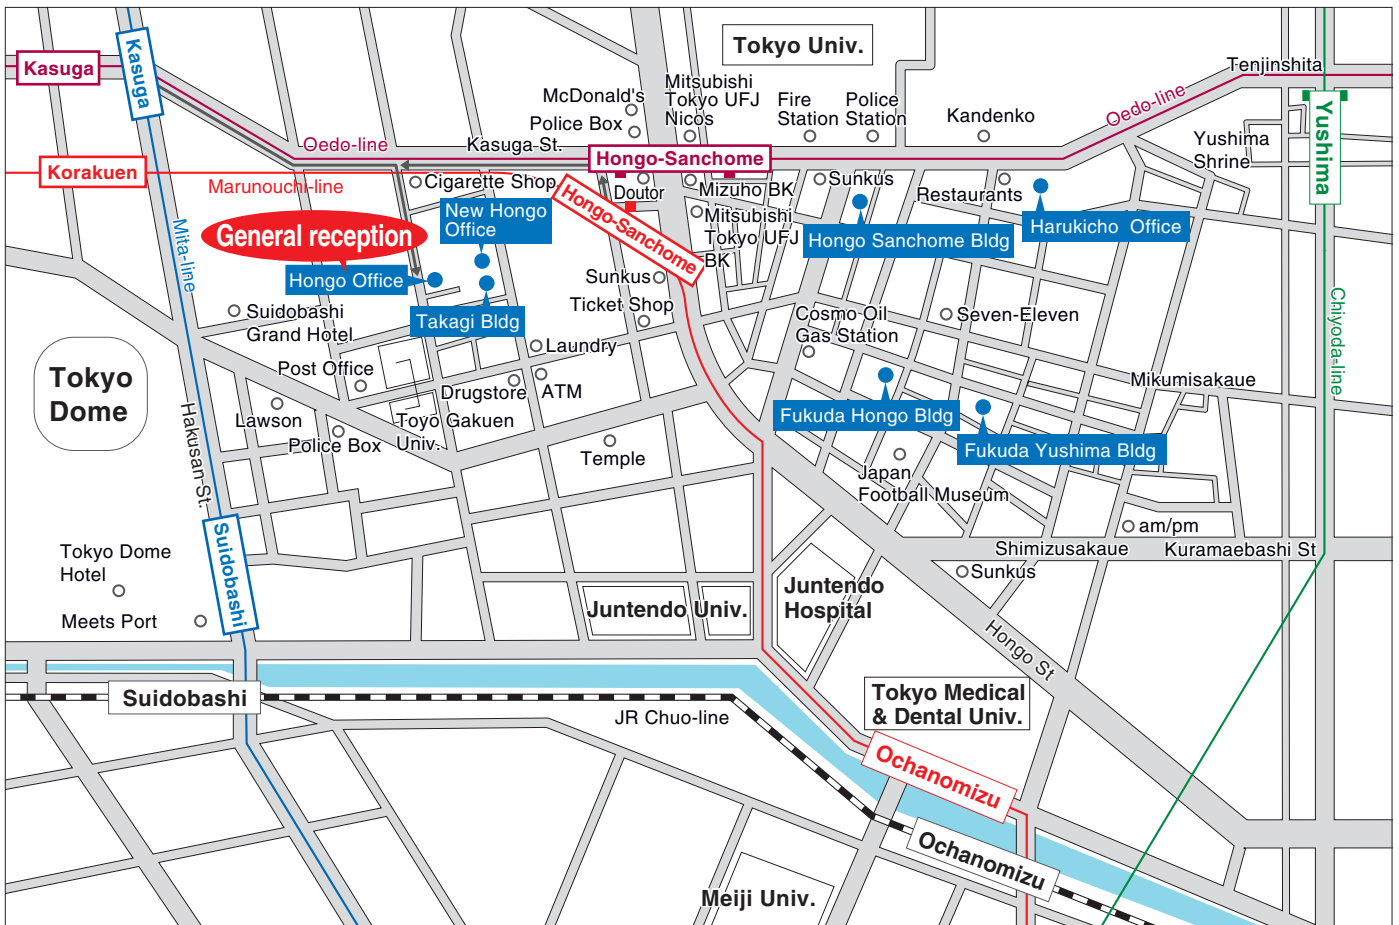

## Map for Fukuda Denshi Offices in Hongo Area

Please note that we ask all "New Hongo Office" and "Takagi Bldg" visitors to visit **General reception** first.

■ The time required from the nearest Subway or JR station:

### Takagi Bldg

35-27 Hongo, 2-chome, Bunkyo-ku, Tokyo 113-0033

\*6-min walk from Hongosanchome of Marunouchi or Oedo line, 9 minute walk from Suidobashi of JR,  
8-min walk from Korakuen of Marunouchi or Nanboku line or from Kasuga of Mita line

### Hongo Sancho Bldg

39-4 Hongo, 3-chome, Bunkyo-ku, Tokyo 113-8483

\*5-min walk from Hongosanchome of Marunouchi or Oedo line, 12-min walk from Ochanomizu of JR

### Harukicho Office

31-20 Hongo, 2-chome, Bunkyo-ku, Tokyo 113-8570

\*5-min walk from Yushima of Chiyoda line, 8-min walk from Hongosanchome of Marunouchi or Oedo line